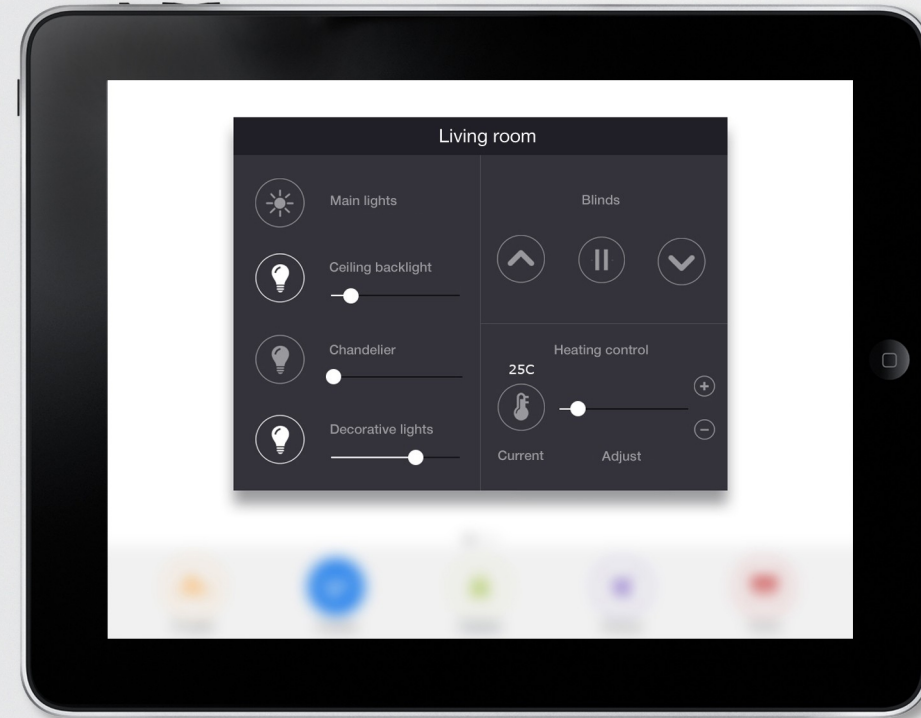

Our designs will let you enjoy full control of your Smart home.

Development of individual design for your interfaces

SIMPLICITY IN CONTROL

by using our detailed room design and user-friendly and intuitive attractive graphical elements you will surely get interface for tablets and smartphones

LIGHTNING • VENTILATION • CONDITIONING HEATING • BLINDS • SECURITY

Touch the screen to open a control menu for each room

Slide to next floor

Turn off all lights at home

Disarm security system and turn on some lights

Arm home security system

Set all systems to energy-safe mode

Scene for guests: dim some lights, turn on the conditioner, open the blinds

Dim lights, adjust temperature

Turn on all lights

Turn on a certain lamp

Open blinds

Close blinds

Stop blinds

Turn on heating

3D Simplified Intek

Main page of the project

3D Simplified Intek

Room control menu