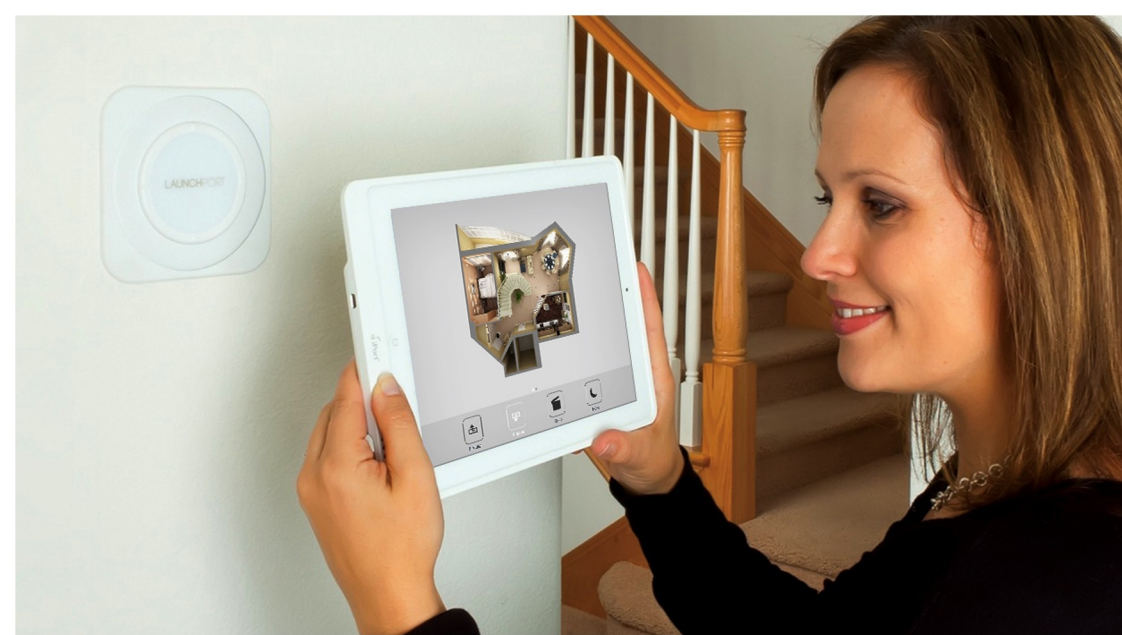

based on photos or pictures
are individually displayed

Numerous interactive and animated elements for convenient use and recognizable style of interfaces

Graphical adaptation to well-known platforms: iOS, Android, Windows

Simple functional design of icons: easy to find – easy to use

You are sure to agree that it's good style if the interface to control your Smart home on your smart phone and your tablet look identically beautiful

Thanks to adaptive design, interfaces are easy to use! They look like standard apps for your iPhone, Samsung or HTC phone, etc. So, you already know how to use them

*New level of comfort
at your home today!*