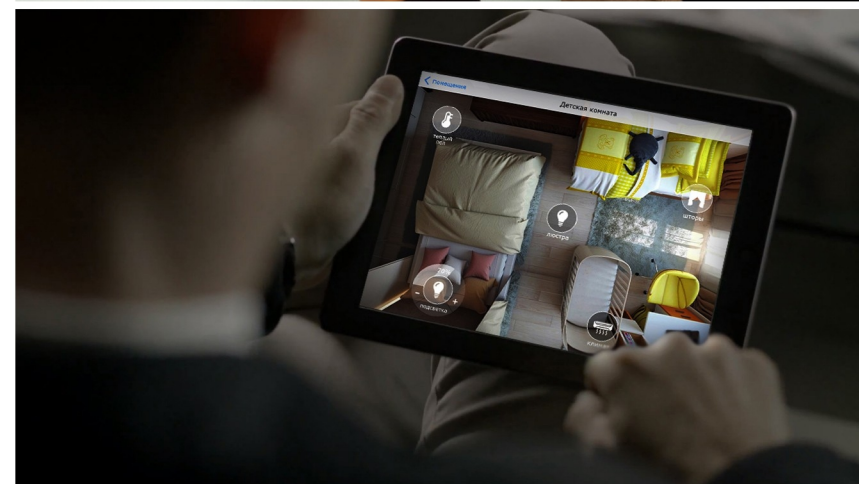

*New level of comfort
at your home today!*