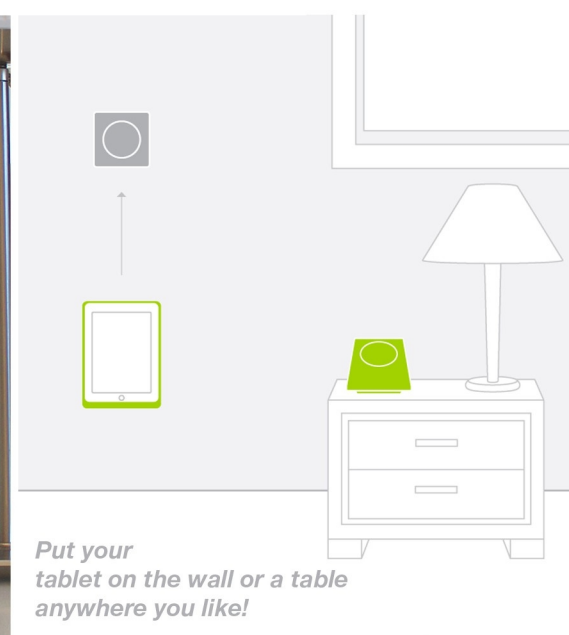

*New level of comfort
at your home today!*