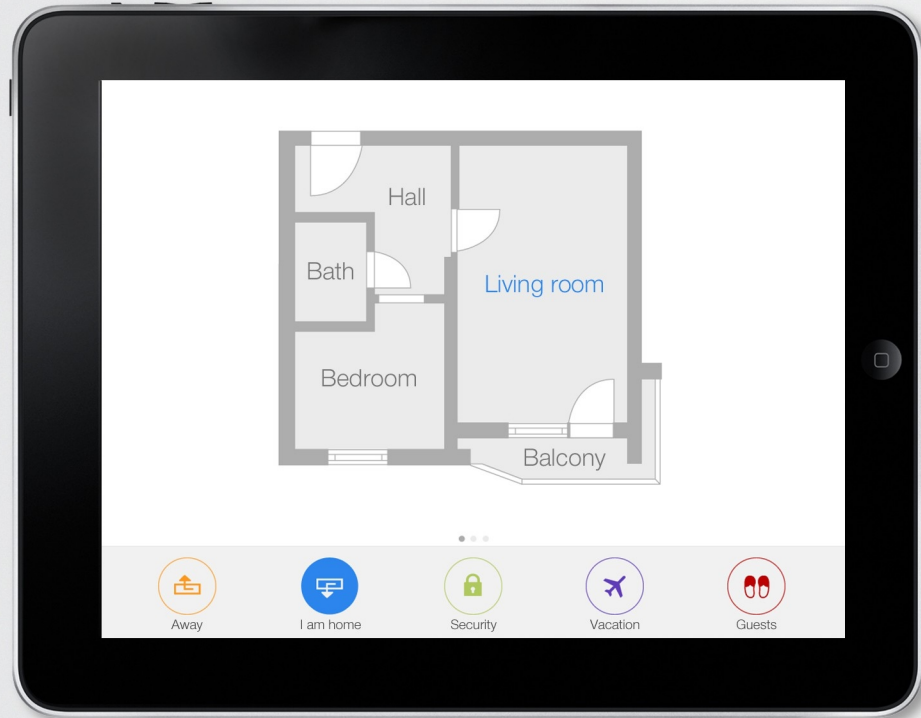

Our designs will let you enjoy full control of your Smart home.

Development of individual design for your interfaces

SIMPLICITY IN CONTROL

by using our detailed room design and user-friendly and intuitive attractive graphical elements you will surely get interface for tablets and smartphones

LIGHTNING • VENTILATION • CONDITIONING HEATING • BLINDS • SECURITY

Touch the screen to open a control menu for each room

Slide to next floor

Turn off all lights at home

Disarm security system and turn on some lights