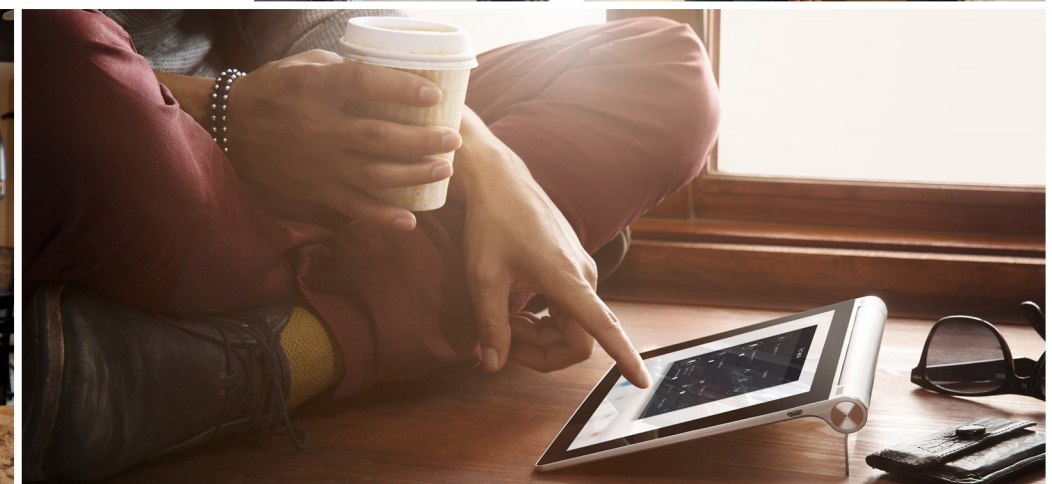

*New level of comfort
at your home today!*