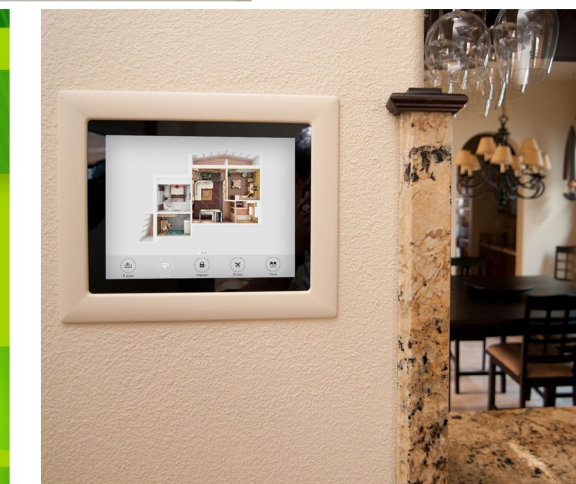

Simple functional design of icons: easy to find – easy to use

You are sure to agree that it's good style if the interface to control your Smart home on your smart phone and your tablet look identically beautiful

Thanks to adaptive design, interfaces are easy to use! They look like standard apps for your iPhone, Samsung or HTC phone, etc. So, you already know how to use them

*New level of comfort
at your home today!*